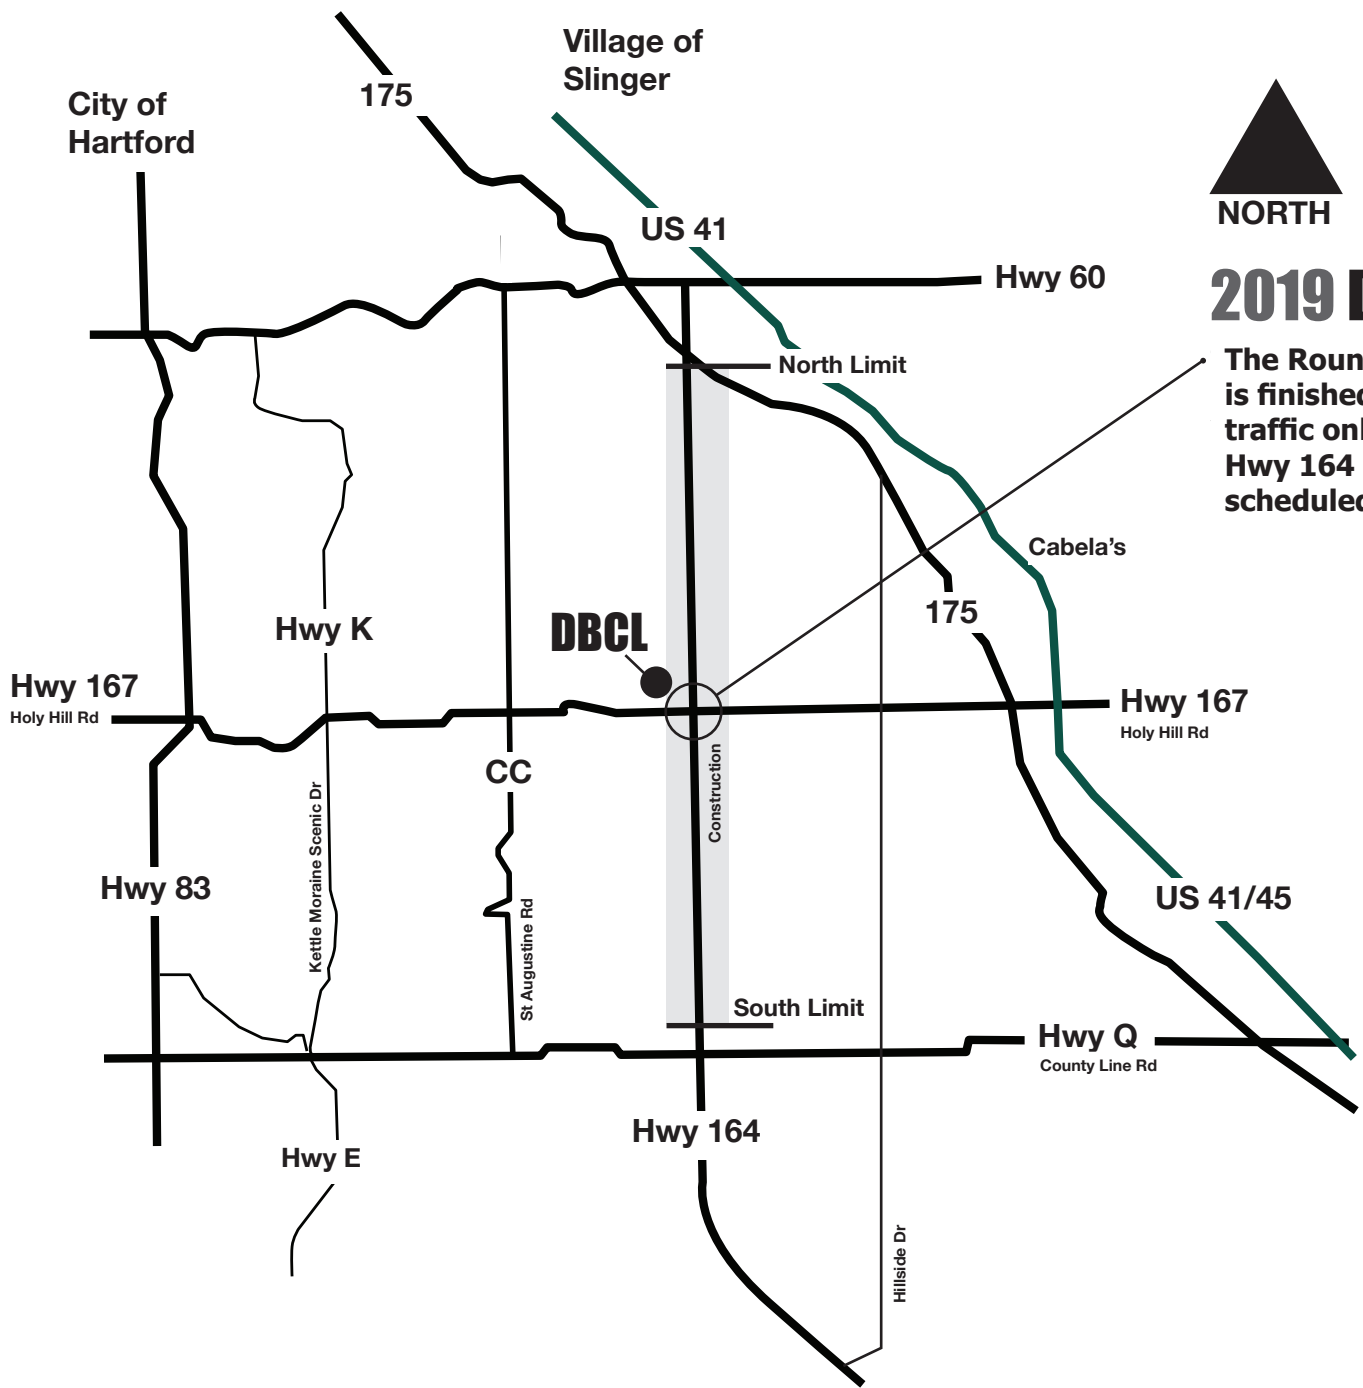

UPDATE

2019 DBCL Road Construction

The Roundabout @Hwy 167, Holy Hill Road, is finished and may be open to East/West traffic only (By Bilda's Pub).
Hwy 164 South of Holy Hill to County Q is scheduled to be closed through November.

Currently Wisconsin has 8 congressional districts Richfield is in district #5 but you’ll have to check your exact residence location as the district boundaries are not intuitive.

The representative from district #5 is: